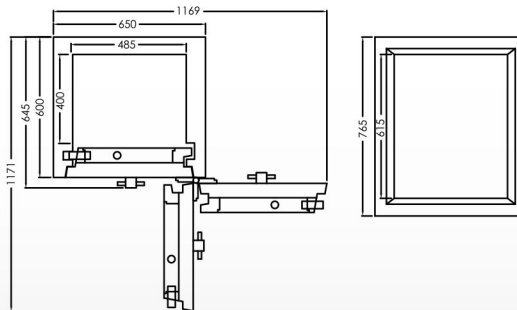

### External

H790 x W650 x D600 (mm)

### Internal

H615 x W485 x D400 (mm)

### Weight

430 kg

### Lock

Combination Lock + Cawi Key Lock 8 Lever  
Fully Import Germany Vds Certified, Key  
Length Bit To Bit 120mm