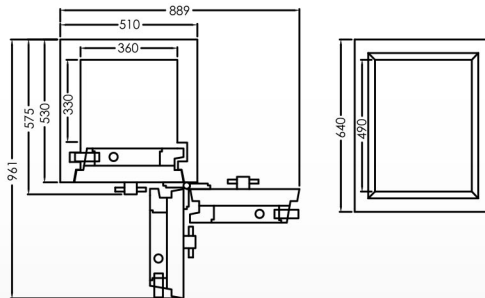

ES 250

External

H640 x W510 x D530 (mm)

Internal

H490 x W360 x D330 (mm)

Weight

290 kg

Lock

Combination Lock + Cawi Key Lock 8 Lever
Fully Import Germany Vds Certified, Key
Length Bit To Bit 120mm

Features

1 adjustable shelf, 1 lockable drawer